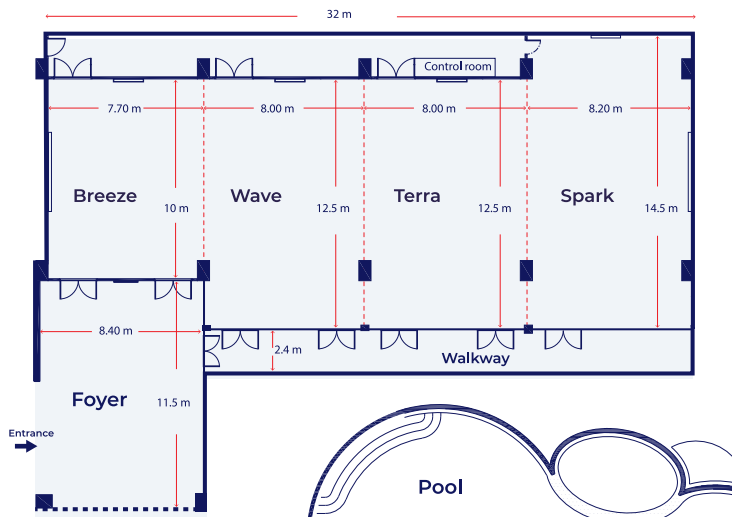

Meeting and function room capacity

Hall/Room	size in m²	NUMBER OF PERSON					
		I Shape	Theatre	Class room	U shape	Dinner	Cocktail
The elements 4th Floor	400	150	316	212	124	310	420
Breeze	77	30	60	36	24	40	50
Wave	100	40	80	54	30	60	80
Terra	100	40	80	54	30	60	80
Spark	119	40	96	68	40	60	70
Foyer	96.6						

The hotel is centrally located in the heart of Bangkok and is only a 2 minute walk from the Siam BTS Sky train station.

All the meeting venues are fully equipped with the latest technology, equipment and excellent service to contribute to the ultimate success of your next meeting. Venue can accommodate up to 400 guests.

The Elements 4th floor